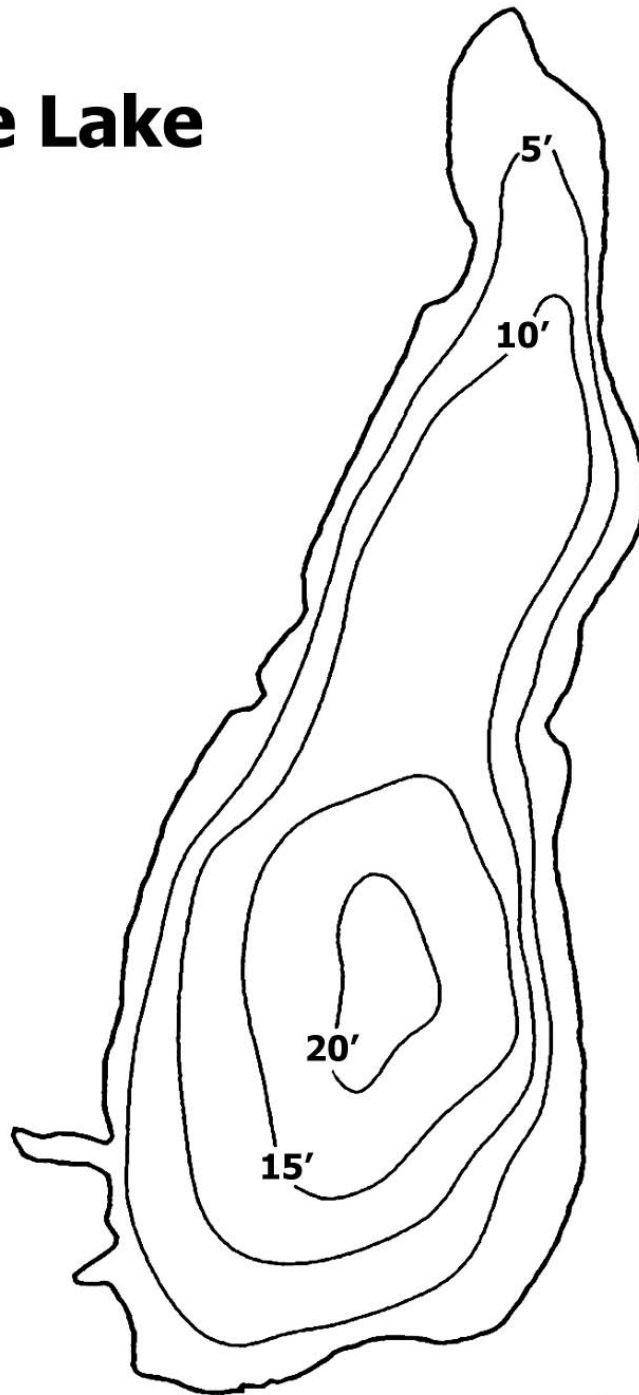

Region 3

Shandeelee Lake

Not For Use in Navigation

Shandeelee Lake

County: Sullivan

Town: Callicoon

Surface Area: 91.6 Acres

Mean Depth: 9.8ft

Fish Species Present: Smallmouth Bass, Panfish

Scale: 0  465 ft